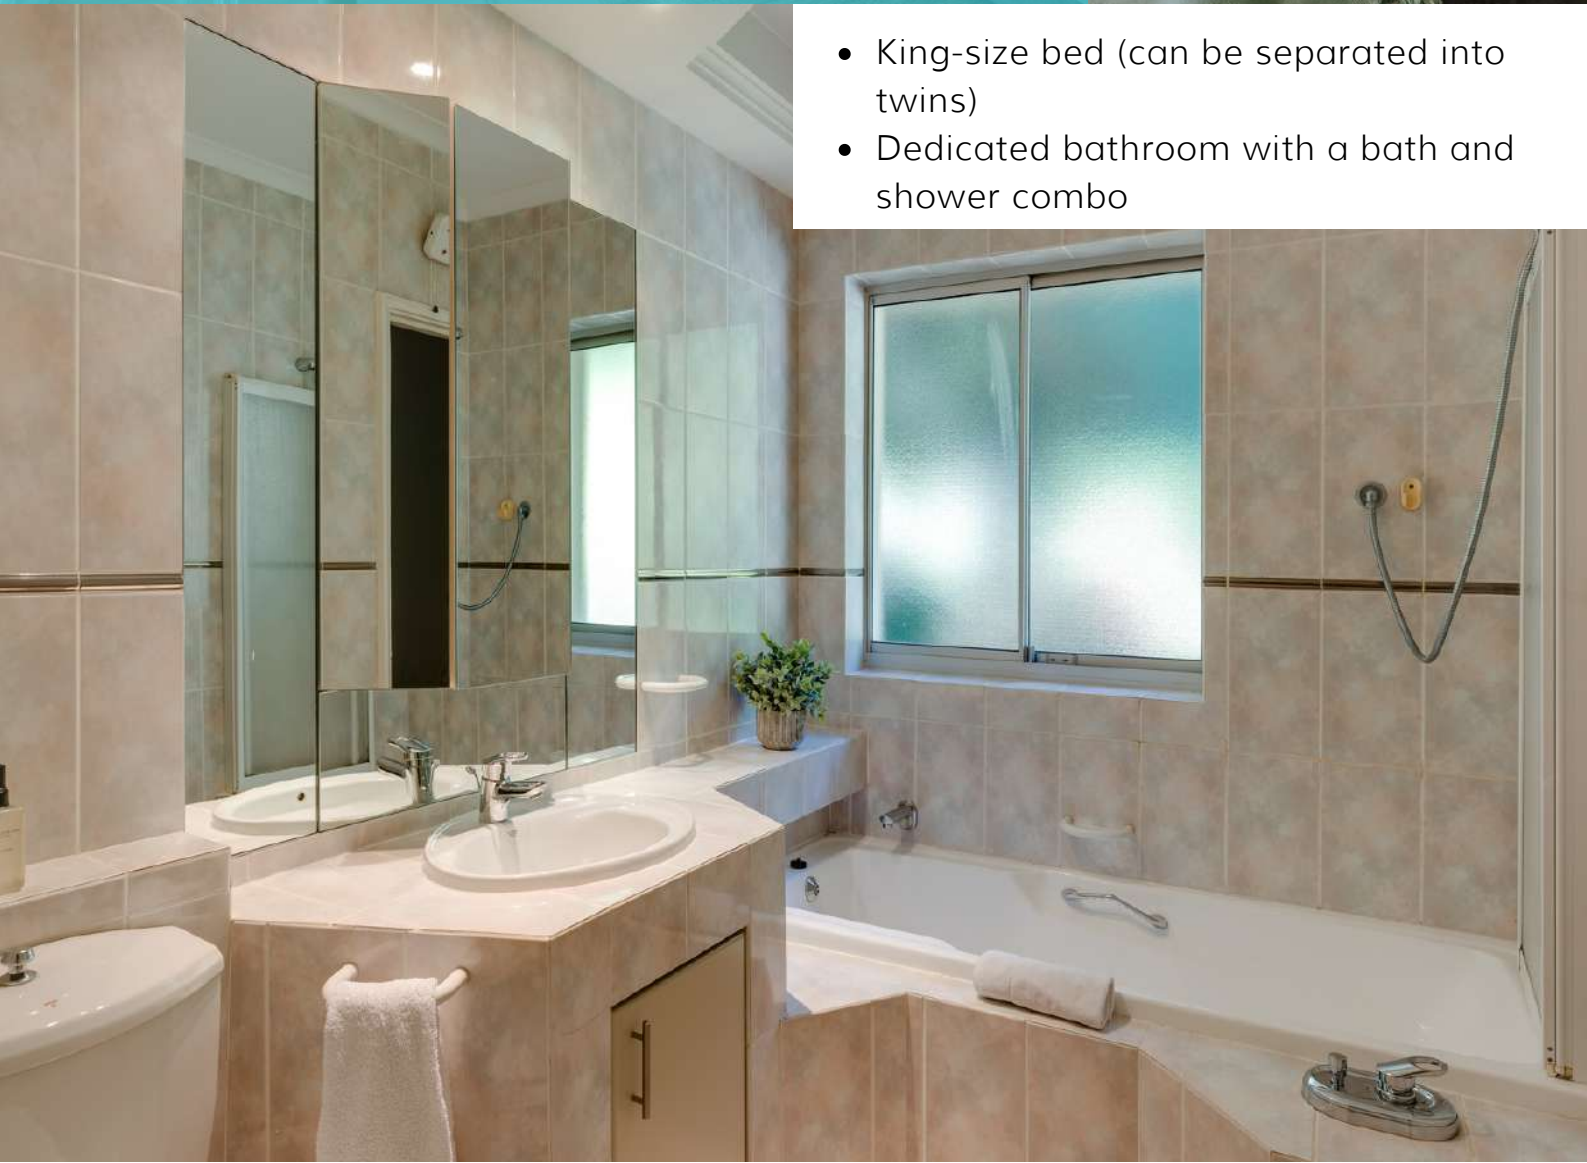

# BEDROOM 1

VAST SEA VIEWS AND EN-SUITE

- King XL (can be separated into twins touching)
- 2 full bathrooms, one with a shower and one with a bath
- Sliding doors open up to a private balcony with sea views and a TV

## BEDROOM 2

WITH SEA VIEWS

- King-size bed (can be separated into twins)
- Dedicated bathroom with a bath and shower combo

## BEDROOMS 3 & 4

WITH SEA VIEWS

- Bedroom 3: King-size bed (can be separated into twins) with sea views, dedicated bathroom with a shower ensuite
- Bedroom 4: Queen size bed with sea and mountain views, ensuite bathroom with shower, TV

## BEDROOMS 5 & 6

BED 5 - SEA VIEW, BED 6 - GARDEN VIEW

- Bedroom 5: King-size bed (can be separated into twins), with sea views, en-suite bathroom (shared) with bath, bidet and separate shower
- Bedroom 6: Queen-size bed, shares bathroom with bedroom 5, with easy access to guest bathroom.