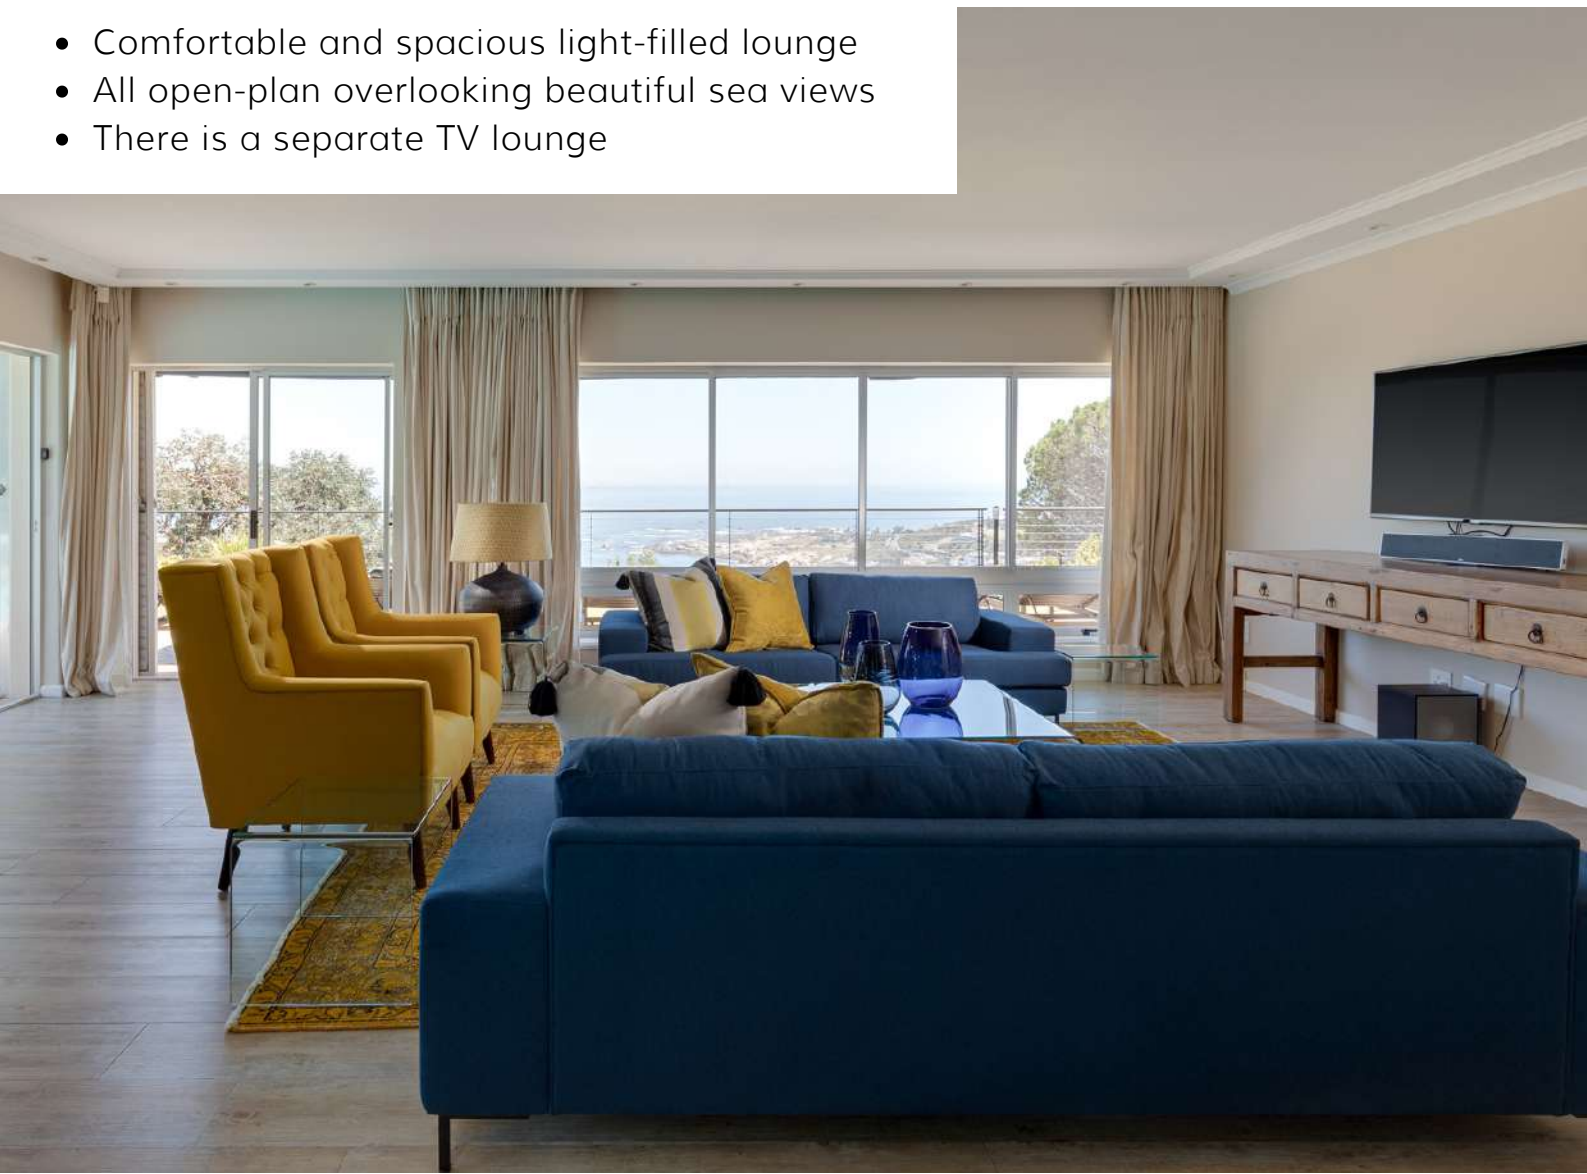

# OUTDOOR LIVING SPACE

POOL, GARDEN & PATIO

- 180-degree ocean views
- Large sparkling blue swimming pool
- King-size daybed with pergola
- Dining table for 12 with a retractable awning
- 12 sun loungers

## INDOOR LIVING

LOUNGE OPENING TO PATIO & POOL

- Comfortable and spacious light-filled lounge
- All open-plan overlooking beautiful sea views
- There is a separate TV lounge

# INDOOR LIVING SPACE

# BEDROOM 1

VAST SEA VIEWS AND EN-SUITE

- King XL (can be separated into twins touching)
- 2 full bathrooms, one with a shower and one with a bath
- Sliding doors open up to a private balcony with sea views and a TV