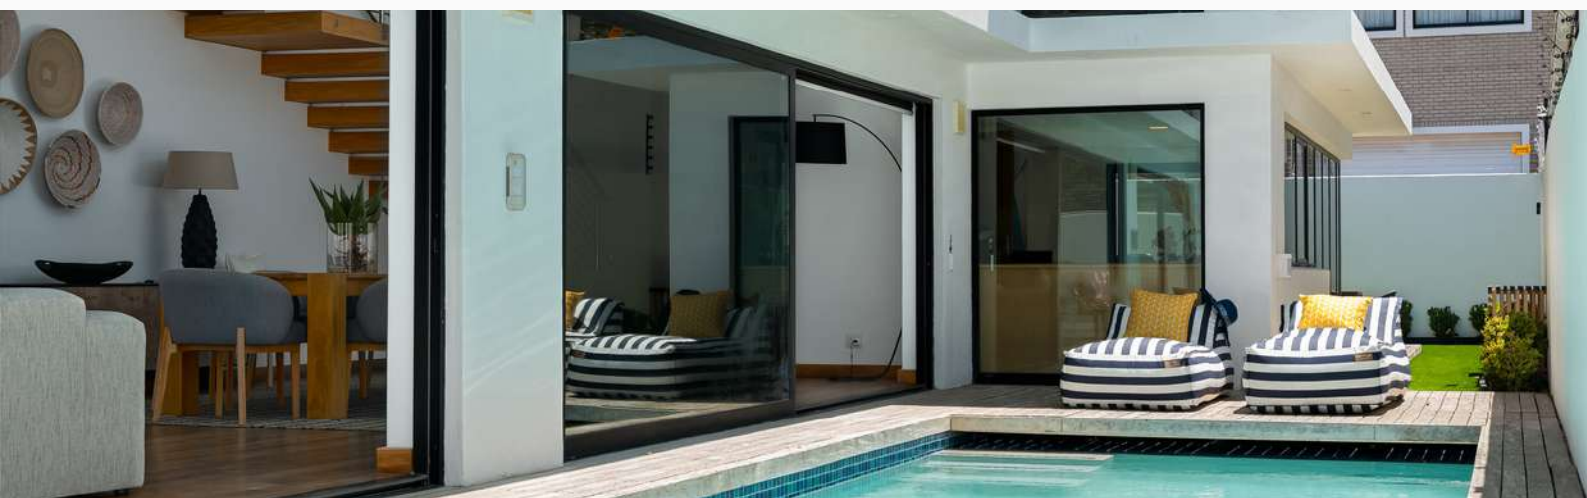

Skye Haven

5 BEDROOMS | GYM

An Embodiment of Simplicity and Artistry

Skye Haven offers captivating vistas of both the mountains and the ocean, creating an atmosphere of serene elegance. As you explore its open, sunlit interiors and expansive outdoor areas, you'll uncover a unique fusion of elegant simplicity and subtle African influences that impart a distinctive character to the property.

Villa

Situated over three levels:

- Lower level and entrance level: double garage, main living room, dining room, kitchen, separate office and pool area
- Middle level: bedrooms 4 & 5, reading nook and gym.
- Upper level: playroom with kitchenette and pool table, bedroom 1, 2 & 3

General Features

- Uncapped Wi-Fi internet
- Alarm linked to armed response unit
- Solar power–powering everything during normal 2.5-hour time slot power outages
- Safe and secure property
- Digital safes
- Housekeeping Monday to Friday with weekends and public holidays optional and at an additional charge
- All linen, towels and beach towels included
- Hairdryers, liquid soap, shower gel, shampoo & conditioner included.
- Mountain and beach views
- Garaging for two cars with direct access to the house
- Pool approximately 14m x 3m
- Outdoor area around the pool with two sun loungers and seating, additional outdoor area in the front of the villa with a 6-seater table
- Large gas BBQ
- Fireplaces in the master bedroom and living room downstairs
- Electric oven and hob, Nespresso coffee machine
- Washing machine, dryer, dishwasher
- Satellite TV

Lower Level

- Garage and entrance area
- Separate office with desk and 4-seater table, sliding door leading to front garden with a 6-seater table, safe
- Open plan dining area, lounge, and kitchen, with sliding doors leading out to the pool area
- 10-seater dining table
- TV with satellite
- Wood-burning fireplace
- Fully equipped kitchen
- Separate scullery with washer, dryer, and dishwasher
- Guest bathroom